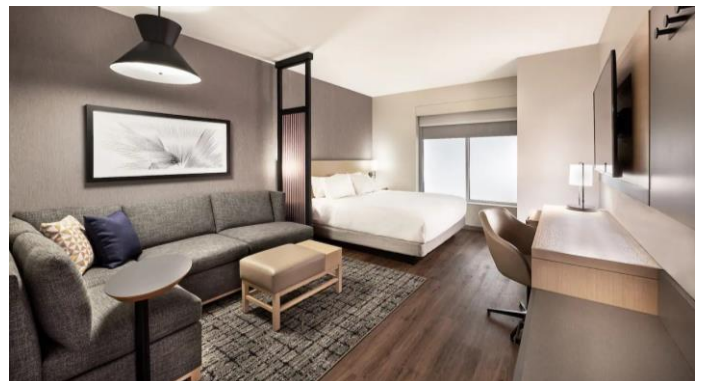

Terms and conditions: Valid for groups actualized by June 30, 2025. Hotel reserves all rights. Must mention "Pick Your Perk" promotion at time of booking. Valid for new bookings only with 80% attrition. No cash value. Subject to availability. Additional terms & conditions may apply.

Hyatt™, Hyatt Place™ and related marks are trademarks of Hyatt Corporation. © 2024 Hyatt Corporation. All rights reserved.