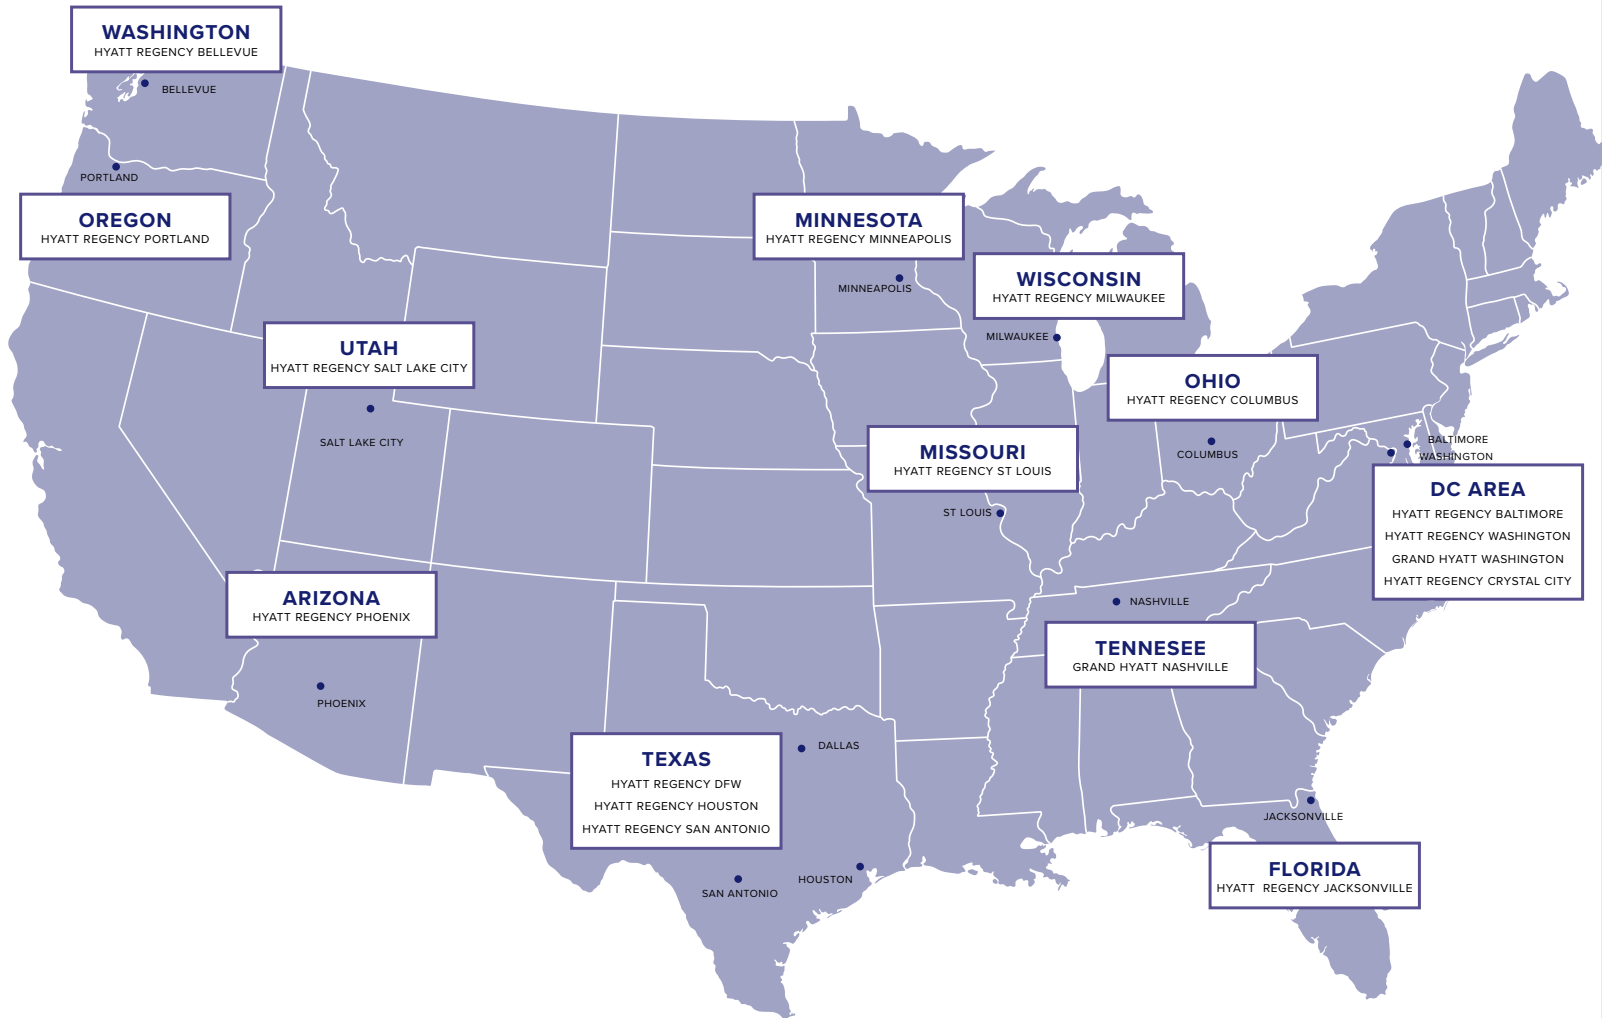

HYATT MID-SIZED CONVENTION ALLIANCE

WHO WE ARE

The Hyatt Mid-Size Convention Alliance (MSCA) is a specialized collection of premier hotels located throughout the country. Our hotels offer a similar meeting and event footprint, with the focus of hosting all your needs under one roof.

WEST

1. HYATT REGENCY BELLEVUE ON SEATTLE'S EASTSIDE
2. HYATT REGENCY PORTLAND AT THE OREGON CONVENTION CENTER
3. HYATT REGENCY SALT LAKE CITY
4. HYATT REGENCY PHOENIX

CENTRAL

5. HYATT REGENCY MINNEAPOLIS
6. HYATT REGENCY MILWAUKEE
7. HYATT REGENCY COLUMBUS
8. HYATT REGENCY ST. LOUIS AT THE ARCH
9. HYATT REGENCY DFW INTERNATIONAL AIRPORT
10. HYATT REGENCY HOUSTON
11. HYATT REGENCY SAN ANTONIO RIVERWALK

EAST

12. HYATT REGENCY BALTIMORE INNER HARBOR
13. HYATT REGENCY WASHINGTON ON CAPITOL HILL
14. HYATT REGENCY CRYSTAL CITY AT REAGAN NATIONAL AIRPORT
15. GRAND HYATT WASHINGTON
16. GRAND HYATT NASHVILLE
17. HYATT REGENCY JACKSONVILLE RIVERFRONT