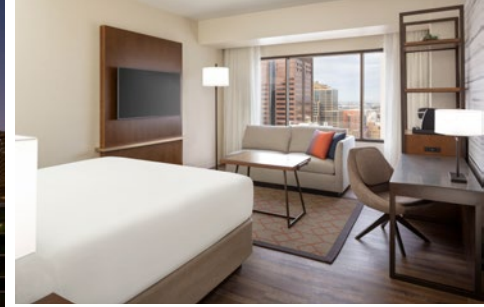

Centrally located in downtown Phoenix, Hyatt Regency Phoenix is within walking distance to dining, sports and entertainment venues, art galleries, theaters, museums, local events and outdoor Arizona adventures.

Hotel dining options include the iconic revolving restaurant and lounge - The Compass, Barrel & Bushel, and B&B Market.

The Compass offers creative ingenious dishes highlighting seasonal, locally sourced ingredients paired with 360 degree views of the city.

Barrel and Bushel our bar-forward neighborhood restaurant offers American comfort-style menu, local Arizona brews and an exceptional bourbon and whiskey selection.

On the go? Grab n' go food and beverages from our B&B Market.

HOTEL SPECS

693 modern urban southwest designed guest rooms including 5 VIPs suites, 7 Executive suites and 5 parlor suites

50,000 square feet of total meeting and event space located on three floors including a 10,000 square foot Regency Ballroom, 14,000 square foot atrium event and exhibit space, 27 individual meeting rooms with ability to offer up to 37 meeting rooms, and two outdoor space totaling 10,000 square feet.

Third floor rooftop pool and sundeck, 24 Hr. Stay Fit Gym

Five miles/20 minutes from Phoenix Sky Harbor International Airport

LOCATION

Located in the center of downtown Phoenix, walking distance to dining, sports and entertainment venues, art, museums, cultural experiences and outdoor Arizona adventures.