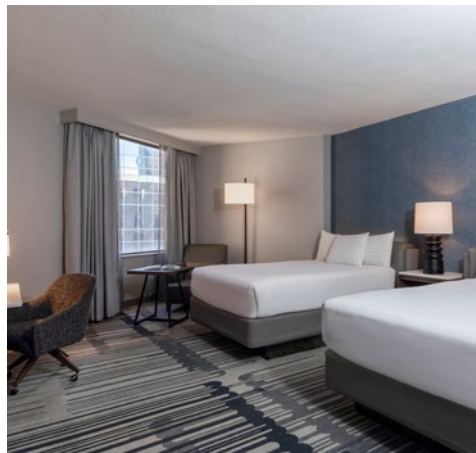

HYATT REGENCY HOUSTON

1200 Louisiana Street
Houston, Texas 77002
United States
+1 713 654 1234

[VISIT WEBSITE](#)

[SEND RFP](#)