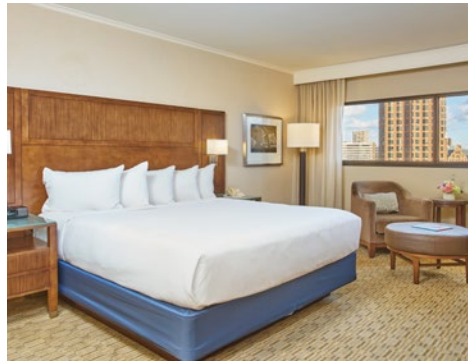

[VISIT WEBSITE](#)

[SEND RFP](#)