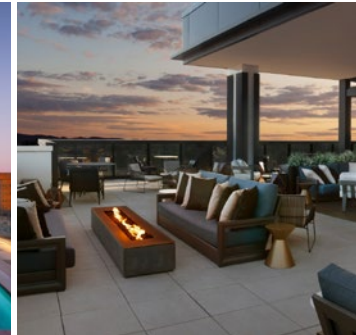

GRAND HYATT®

NASHVILLE

GRAND HYATT NASHVILLE

1000 Broadway
Nashville, Tennessee 37203
United States
+1 615 622 1234

[VISIT WEBSITE](#)

[SEND RFP](#)

Grand Hyatt Nashville is ideally located to many of Nashville's famed neighborhoods such as SoBro, the Gulch, Germantown, Vanderbilt/Midtown. Many of Music City's most beloved attractions including the Frist Art Museum, Ryman Auditorium, Country Music Hall of Fame, and Lower Broadway are all within walking distance of the hotel.

On-site Dining includes: 7 bars and restaurants on property including The Continental from James Beard award winning chef Sean Brock, The Nashville Grange a locally curated farm-to-table full service restaurant, Aurum our lobby bar with entertainment, Hummingbird Coffee Market featuring a local Nashville roaster, Solstice our seasonal pool bar and restaurant, and lou/na our 25th floor rooftop bar and lounge.

HOTEL SPECS

591 guestrooms including 53 suites, Floor to ceiling windows offering expansive views, spa inspired bathrooms with walk in glass showers

Over 84,000 sq. ft. of thoughtfully designed indoor/outdoor, easily accessible function space, on 3 consecutive floors, including the 20,000 sq. ft. Grand Hall, 13,000 sq. ft. Summit Ballroom, and 30 breakout rooms

5th floor outdoor pool and sundeck overlooking Broadway, modern fitness center, full luxury spa with 10 treatment rooms, Grand Club lounge, valet parking

8.1 miles to BNA International (15 minute drive) Airport

LOCATION:

Grand Hyatt Nashville is ideally located to many of Nashville's famed neighborhoods such as SoBro, the Gulch, Germantown, Vanderbilt/Midtown. Many of Music City's most beloved attractions including the Frist Art Museum, Ryman Auditorium, Country Music Hall of Fame, and Lower Broadway are all within walking distance of the hotel.