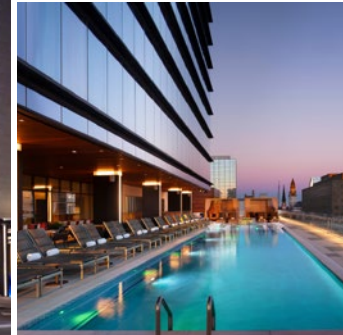

GRAND HYATT®

NASHVILLE

GRAND HYATT NASHVILLE

1000 Broadway
Nashville, Tennessee 37203
United States
+1 615 622 1234

[VISIT WEBSITE](#)

[SEND RFP](#)

Grand Hyatt Nashville is ideally located to many of Nashville's famed neighborhoods such as SoBro, the Gulch, Germantown, Vanderbilt/Midtown. Many of Music City's most beloved attractions including the Frist Art Museum, Ryman Auditorium, Country Music Hall of Fame, and Lower Broadway are all within walking distance of the hotel.

On-site Dining includes: 7 bars and restaurants on property including The Continental from James Beard award winning chef Sean Brock, The Nashville Grange a locally curated farm-to-table full service restaurant, Aurum our lobby bar with entertainment, Hummingbird Coffee Market featuring a local Nashville roaster, Solstice our seasonal pool bar and restaurant, and lou/na our 25th floor rooftop bar and lounge.

HOTEL SPECS

591 guestrooms including 53 suites, Floor to ceiling windows offering expansive views, spa inspired bathrooms with walk in glass showers

Over 84,000 sq. ft. of thoughtfully designed indoor/outdoor, easily accessible function space, on 3 consecutive floors, including the 20,000 sq. ft. Grand Hall, 13,000 sq. ft. Summit Ballroom, and 30 breakout rooms

5th floor outdoor pool and sundeck overlooking Broadway, modern fitness center, full luxury spa with 10 treatment rooms, Grand Club lounge, valet parking

8.1 miles to BNA International (15 minute drive) Airport

LOCATION:

Grand Hyatt Nashville is ideally located to many of Nashville's famed neighborhoods such as SoBro, the Gulch, Germantown, Vanderbilt/Midtown. Many of Music City's most beloved attractions including the Frist Art Museum, Ryman Auditorium, Country Music Hall of Fame, and Lower Broadway are all within walking distance of the hotel.