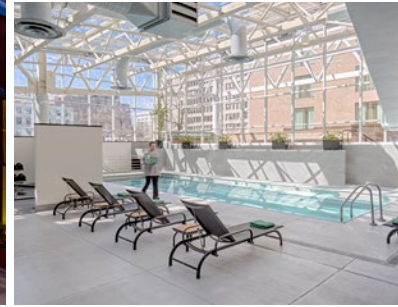

HYATT REGENCY WASHINGTON ON CAPITOL HILL

400 New Jersey Avenue, NW
Washington, D.C. 20001
United States
+1 202 737 1234

[VISIT WEBSITE](#)

[SEND RFP](#)