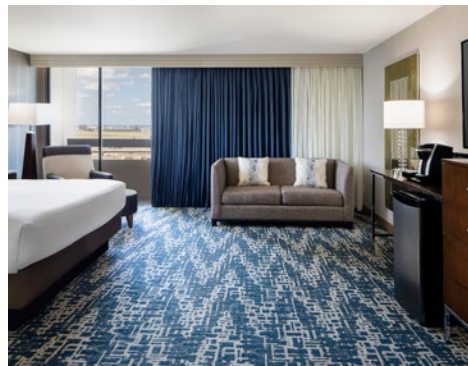

HYATT REGENCY DFW INTERNATIONAL AIRPORT

2334 North International Parkway
DFW Airport, Texas, 75261
United States
+1 972 453 1234

[VISIT WEBSITE](#)

[SEND RFP](#)