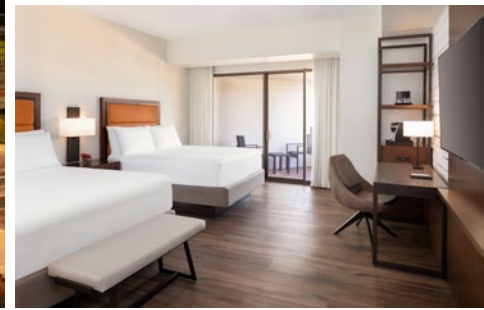

Centrally located in downtown Phoenix, Hyatt Regency Phoenix is within walking distance to dining, sports and entertainment venues, art galleries, theaters, museums, local events and outdoor Arizona adventures.

Hotel dining options include the iconic revolving restaurant and lounge - The Compass, Barrel & Bushel, and B&B Market.

The Compass offers creative ingenious dishes highlighting seasonal, locally sourced ingredients paired with 360 degree views of the city.

Barrel and Bushel our bar-forward neighborhood restaurant offers American comfort-style menu, local Arizona brews and an exceptional bourbon and whiskey selection.

On the go? Grab n' go food and beverages from our B&B Market.

HOTEL SPECS

693 modern urban southwest designed guest rooms including 5 VIPs suites, 7 Executive suites and 5 parlor suites

50,000 square feet of total meeting and event space located on three floors including a 10,000 square foot Regency Ballroom, 14,000 square foot atrium event and exhibit space, 27 individual meeting rooms with ability to offer up to 37 meeting rooms, and two outdoor space totaling 10,000 square feet.

Third floor rooftop pool and sundeck, 24 Hr. Stay Fit Gym

Five miles/20 minutes from Phoenix Sky Harbor International Airport

LOCATION

Located in the center of downtown Phoenix, walking distance to dining, sports and entertainment venues, art, museums, cultural experiences and outdoor Arizona adventures.