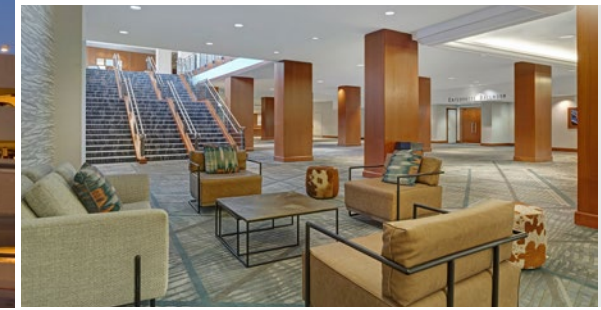

HYATT REGENCY DFW INTERNATIONAL AIRPORT

2334 North International Parkway
DFW Airport, Texas, 75261
United States
+1 972 453 1234

[VISIT WEBSITE](#)

[SEND RFP](#)