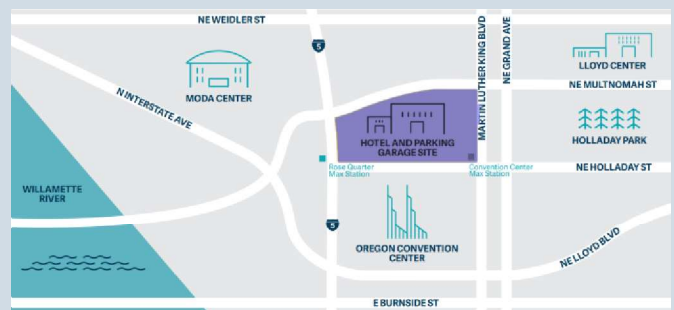

GUEST PARKING

- Self-parking garage located adjacent to Hotel
- Overnight: \$35 self-parking and \$45 valet parking with in-and-out privileges

BUS PARKING

- Discounted on-site bus parking for two busses
- Additional bus parking available nearby

HOW TO BOOK

- Primary Hotel Sales Contact: Daisy Chandra
- Contact via email, pdxrp.rfp@hyatt.com or phone 971-754-6235 for flexible contract terms and pricing

LOCATION

- Located 0.2 miles from the Moda Center
- Located 2 miles from Providence Park
- Located 1.6 miles from Portland State University
- Located 5.5 miles from University of Portland
- Located 8 miles from PDX Airport